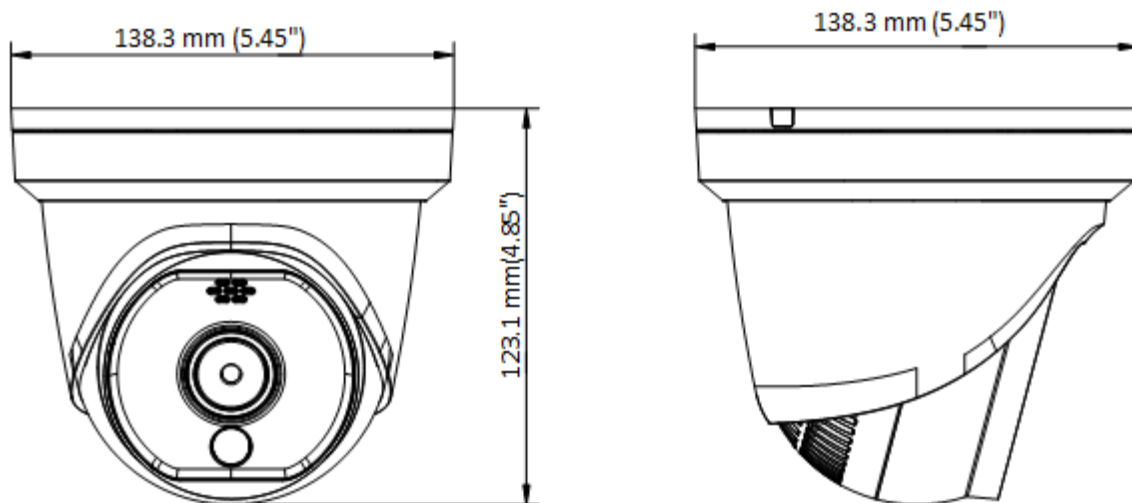

Available Model

DS-2TD1117-6/PA

Dimension

Distributed by

**HIKVISION®****Headquarters**

No.555 Qianmo Road, Binjiang District,
Hangzhou 310051, China
T +86-571-8807-5998
overseasbusiness@hikvision.com

Hikvision USA
T +1-909-895-0400
sales.usa@hikvision.com