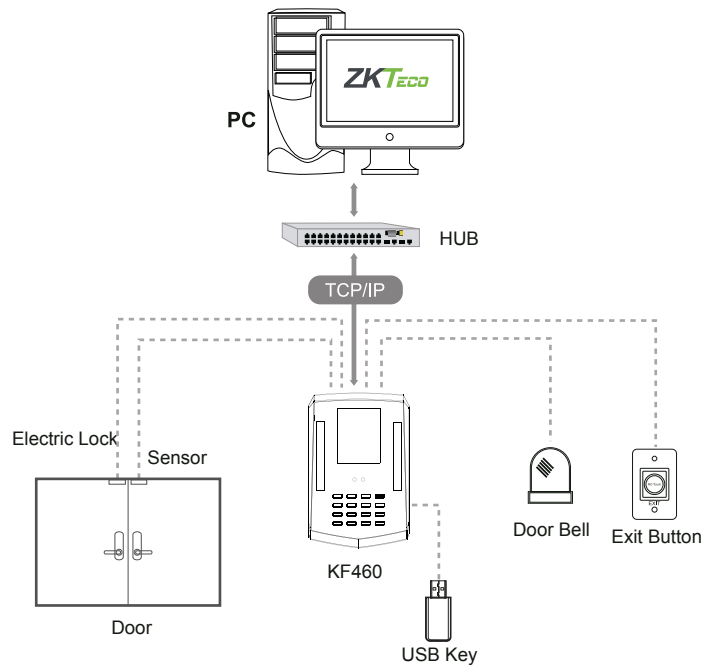

Configuration

ZKTeco CO., LTD.
E-mail: sales@zkteco.com
www.zkteco.com

© Copyright 2017. ZKTeco CO., LTD. ZKTeco Logo is a registered trademark of ZKTeco or a related company. All other product and company names mentioned are used for identification purposes only and may be the trademarks of their respective owners. All specifications are subject to change without notice. All rights reserved.