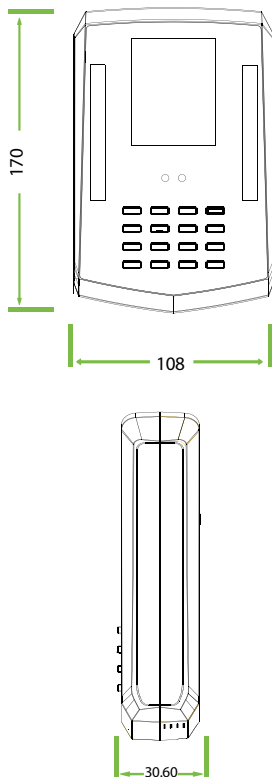

Specifications

Face Capacity	1,500
ID Card Capacity	2,000
Record Capacity	100,000
Display	2.8-inch TFT Screen
Communication	TCP/IP, USB-Host, Wi-Fi (Optional)
Standard Functions	SMS, DST, Schedule-bell, Self-Service Query, Automatic Status Switch, T9 Input, Photo ID, 12V Output, Camera, Multi-verification, RS232 Printer (Optional Cable)
Interface for Access Control	3rd Party Electric Lock, Door Sensor, Exit Button, Alarm
Optional Functions	ID / MF Card, Work Code, ADMS
Power Supply	DC 12V 1.5A
Verification Speed	≤1 Sec.
Operating Temp.	0°C - 45°C
Operating Humidity	20% - 80%
Dimension	108 x 170 x 30.60 mm (Length*Width*Thickness)
Net Weight	264g

Dimensions