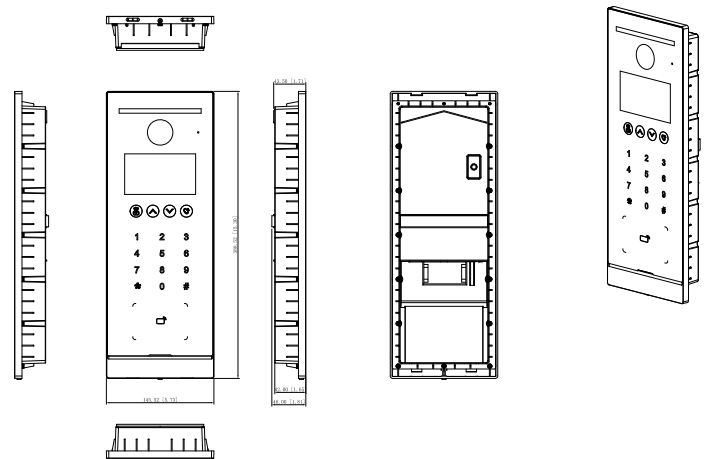

#### Basic

Display	4.3 inch IPS screen
Screen Resolution	800×480
Camera	1/2.7" 2MP CMOS high definition, low illumination, white illuminator and IR illuminator
Field of View	Horizontal: 113.79°; vertical: 61.5°; diagonal: 134.45°
Focal Length	2.8mm
Aperture	F2.0
WDR	120dB
Noise Reduction	3D noise reduction
Video Compression	H.264
Video Resolution	Main Stream: 720p, sub stream: 1080P

#### Performance

Card Reading Distance	1cm–5cm
Issue Card Locally	Yes

Casing Material	PC+ABS
Capacity	
Card	10,000
Port	
RS-485	1
Wiegand	1 input port, 1 output port
Electric lock	1
Alarm Input	2
Alarm Output	2
Power Output	1 12V/100mA
Exit Button	1
Door Status Detection	1
Lock Control	1, normally open by default
Network	1 RJ-45 10Mbps/100Mbps self-adaptive
Alarm	
Tamper	Yes
General	
Unlock Password Mode	User password/public password/duress password
Color	Silver
Power Supply Mode	DC 12V2A
Power Adapter	Optional
Installation	Surface mount and Flush mount
Certification	CE/FCC
Accessory	Optional
Product Dimensions	389 mm×145 mm×41.9 mm (15.31"×5.71"×1.65")
Protection Grade	IP65 (silicone sealant is needed, see the quick start guide)
Operating Temperature	-30°C to +60°C (-22°F to +140°F)
Operating Humidity	10%RH–90%RH (non-condensing)
Operating Altitude	86kPa–106kPa
Power Consumption	≤5W (standby), ≤18W (working)
Net Weight	1.4 kg (3.09 lb)
Gross Weight	1.68 kg (3.70 lb)

## Ordering Information

Type	Model	Description
Unit Door Station	DHI-VTO6521H	4.3 Inch Unit Door Station
Flush Mounting Plate	VTM121	Flush Mounting Plate for 8 Inch Face Recognition Door Station
Surface Mount Plate	VTM130	Surface Mount Plate (VTM130) for 4.3 Inch Door Station

## Dimensions (mm[inch])