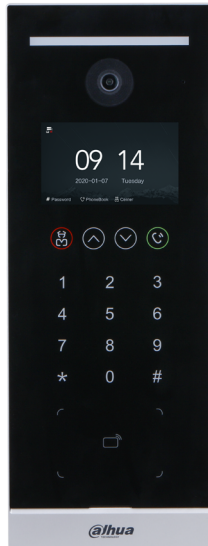

# DHI-VTO6521H

## Apartment Door Station

- 4.3 inch IPS display; screen resolution 800×480
- 2MP CMOS; true WDR
- Touch button; IP65
- Operating temperature: -30°C to +60°C
- Auto light illumination reduces light pollution
- Multiple unlock modes: Password unlock, IC card unlock, and remote unlock
- Support 20,000 users and 10,000 cards
- Support full duplex; management platform, and voice call through APP
- Support SIP server, and can manage 200 indoor monitors at most
- Support duress alarm, tamper alarm, and door sensor timeout alarm

#### Basic

Display	4.3 inch IPS screen
Screen Resolution	800×480
Camera	1/2.7" 2MP CMOS high definition, low illumination, white illuminator and IR illuminator
Field of View	Horizontal: 113.79°; vertical: 61.5°; diagonal: 134.45°
Focal Length	2.8mm
Aperture	F2.0
WDR	120dB
Noise Reduction	3D noise reduction
Video Compression	H.264
Video Resolution	Main Stream: 720p, sub stream: 1080P