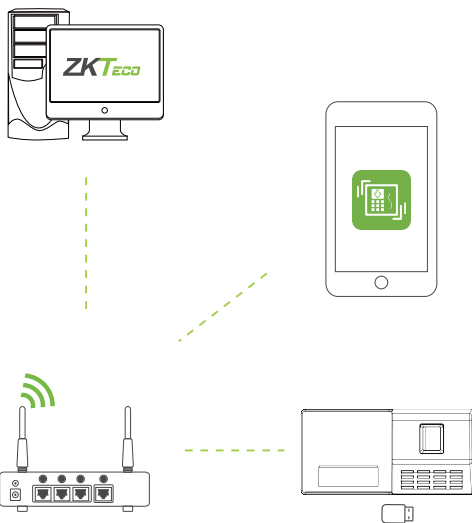

Specification

Product	D2	
Capacity	Max User(1:N) Max Fingerprint (1:N) Max Record	1,000 1,000 50,000
Interface	Wi-Fi USB	WLAN / Hot Spot USB 2.0 (Host)
Hardware	LCD Sound Operating Temp. Operating Humidity Power Battery Dimensions(W x H x D mm)	2.8" Color LCD 24-bit 0 °C- 45 °C 20% ~ 80% DC 5V 2A 4,000 mAh 170.0 x 84.0 x 84.9
Function	Standard	Automatic Status Switch, Self-Service Query, SSR DST, T9 Input, 9 Digit User ID, Scheduled Bell
Compatibility	ZKTime.net 3.0 ZKTime 5.0 ZKAccess 3.5	

Configuration