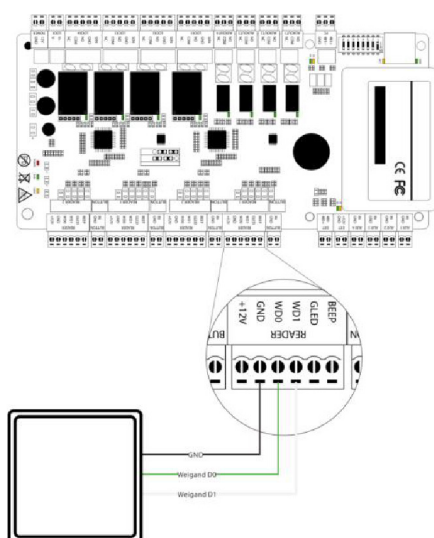

UHF1-5,UHF2-5,UHF1-10,UHF2-10 is a new generation of RFID UHF series products for our company's independent research and development of the long distance card reader system in the parking lot.

The product uses the industry's most cost-effective UHF card reader chip, and the part of swing card adopts the module integrated design, making the product to meet the technical requirements of the parking lot. Meanwhile, the utility model has the advantages of stable reading performance, good consistency, low working current and temperature, long service life, and small external influence, and the product adopts the waterproof outer shell design.

The product is also a fully meet the CE, FCC technology requirements of the product, and to obtain CE, FCC and other security certification.

Features

- Read range up to 12 meters (adjustable)
- Read Sensitivity: Line polarization read mode
- Wiegand 26-Bit (Can change to 34-Bit via software)
- Two working mode: Trigger read & Always read
- Comes with the mounting plate
- Weatherproof (IP66)
- Maximum Cable Distance: 100m
- Multiple label recognition

Specifications

Model	UHF1-5 UHF2-5	UHF1-10 UHF2-10
Dimension	260*260*65(mm)	445*445*70(mm)
Reading distance	Up to 6 meters (adjustable)	Up to 12 meters (adjustable)
communication interface	Wiegand 26(Default) /Wiegand 34, USB	
Frequency	902Mhz – 928Mhz, 865MHz – 868MHz	
Shell Material	Die-casting aluminum shell, Antenna panel with engineering plastics	
Working Voltage	9~12V DC	
Working Temperature	-20 °C - 60 °C	
Interface Protocol	EPC global UHF Class 1Gen 2/ISO 18000-6c	
Multiple tags identification	>20	
Working mode	Always read(Default) /Trigger read	
I/O Interface	Supports external trigger	
Maximum power consumption	<3W (RF output 26dBm,multiple tags), <2W (RF output 26dBm,Sigle tags)	

Configuration

Dimensions(mm)