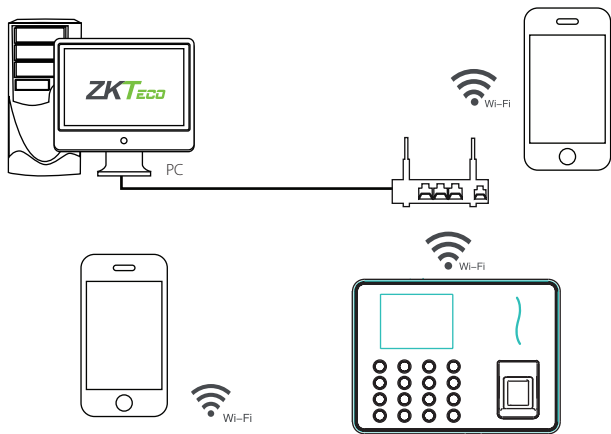

Specifications

Fingerprint Capacity	1000 / 1500 (without SSR)
Finger Algorithm	ZKFinger VX10.0
Record Capacity	50,000
Display	2.8-inch TFT Screen
Communication	Wi-Fi, USB-Host, USB-Client
Standard Functions	SSR, DST, Scheduled-bell, Self-Service Query, Automatic Status Switch, T9 Input 9 digit user ID
Optional Functions	TA Assistant APP Time Cube Cloud Solution
Power Supply	DC 5V 0.8A
Operating Temp	0 °C- 45 °C
Operating Humidity	20%-80%
Dimension	168 x 125 x 37.5 mm

Configuration