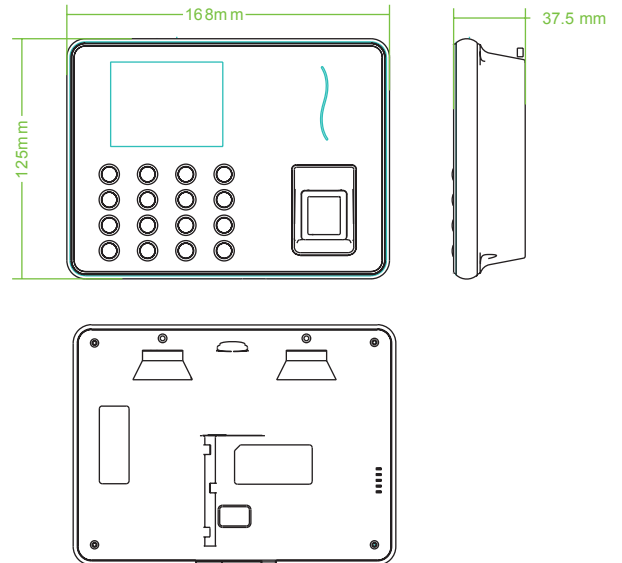

Dimensions

ZKTECO CO., LTD.
E-mail: sales@zkteco.com
www.zkteco.com

© Copyright 2015. ZKTeco Inc. ZKTeco Logo is a registered trademark of ZKTeco or a related company. All other product and company names mentioned are used for identification purposes only and may be the trademarks of their respective owners. All specifications are subject to change without notice. All rights reserved.